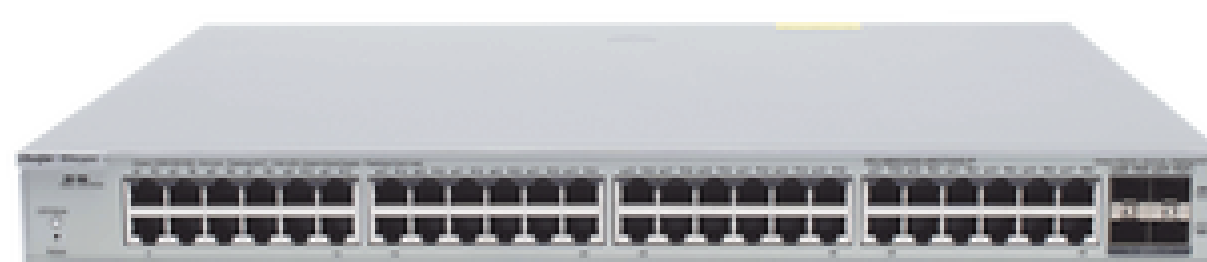

COD: RGNBS320048GT4XSP

SWITCHES

RUIJIE REYEE SWITCH ADMINISTRABLE
CLOUD 48X PUERTOS GB POE+ 370W + 4
SFP 10GB