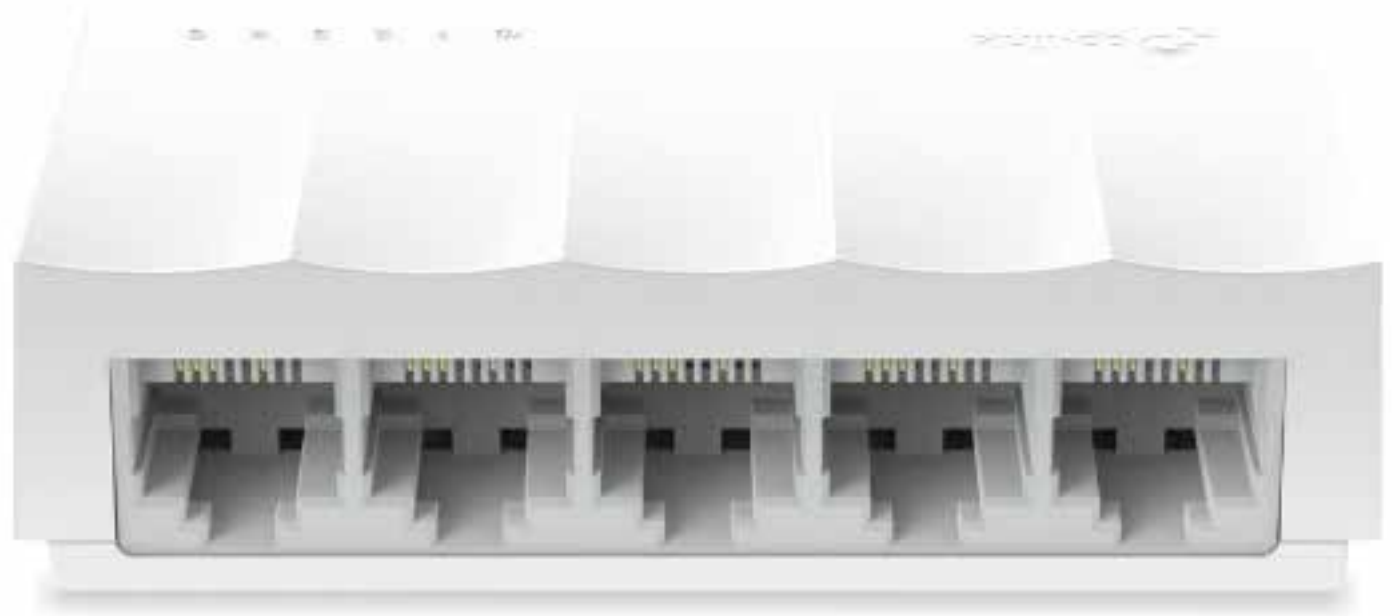

SWITCHES

SWITCHE E 5 PUERTOS 10/100 RJ45

COD: LS1005