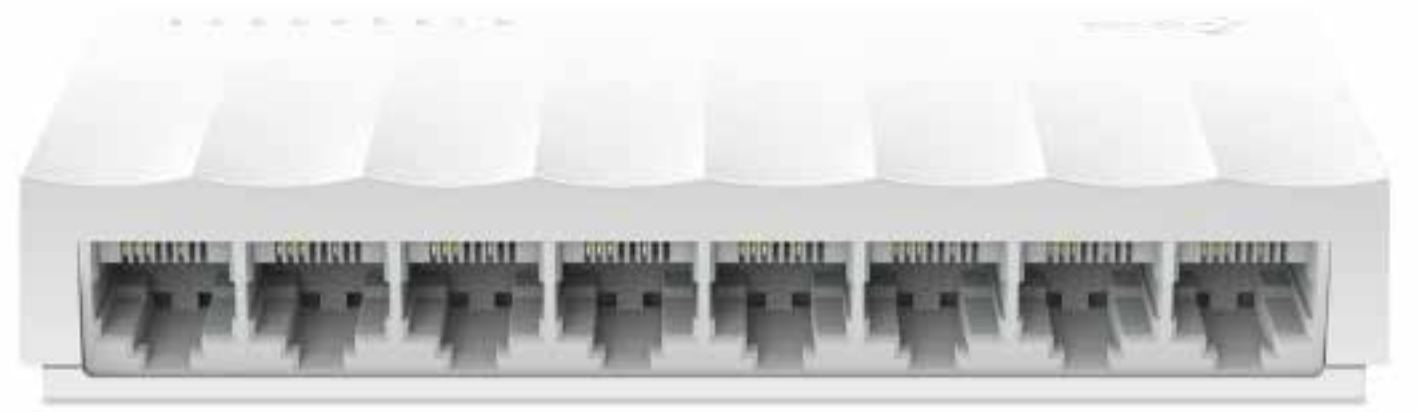

## SWITCHES

SWITCHE E 5 PUERTOS 10/100 RJ45

COD: LS1005

TPLINK SWITCHE 5 PUERTOS  
10/100/1000MBPS DESK

COD: LS1005G

**SWITCHES**

**TPLINK SWITCHE 8 PUERTOS 10/100 RJ45**

**COD: LS1008G**

**SWITCH 8 PUERTOS GIGABIT  
10/100/1000 MBPS DESKTOP**

**COD: LS1008G**