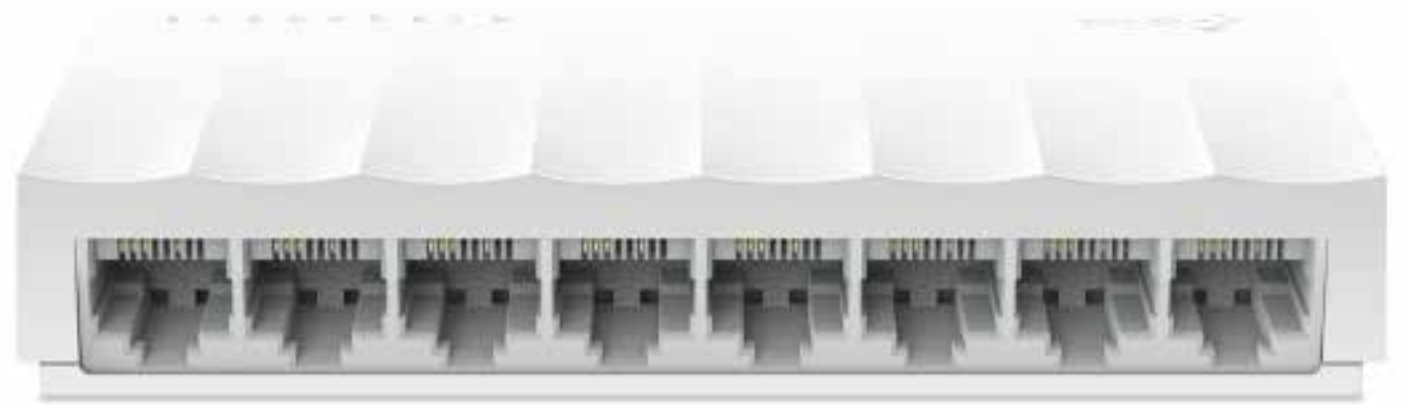

SWITCHES

SWITCHE 16 PUERTOS RJ45 a 10100 RACK

COD: TLSF1016